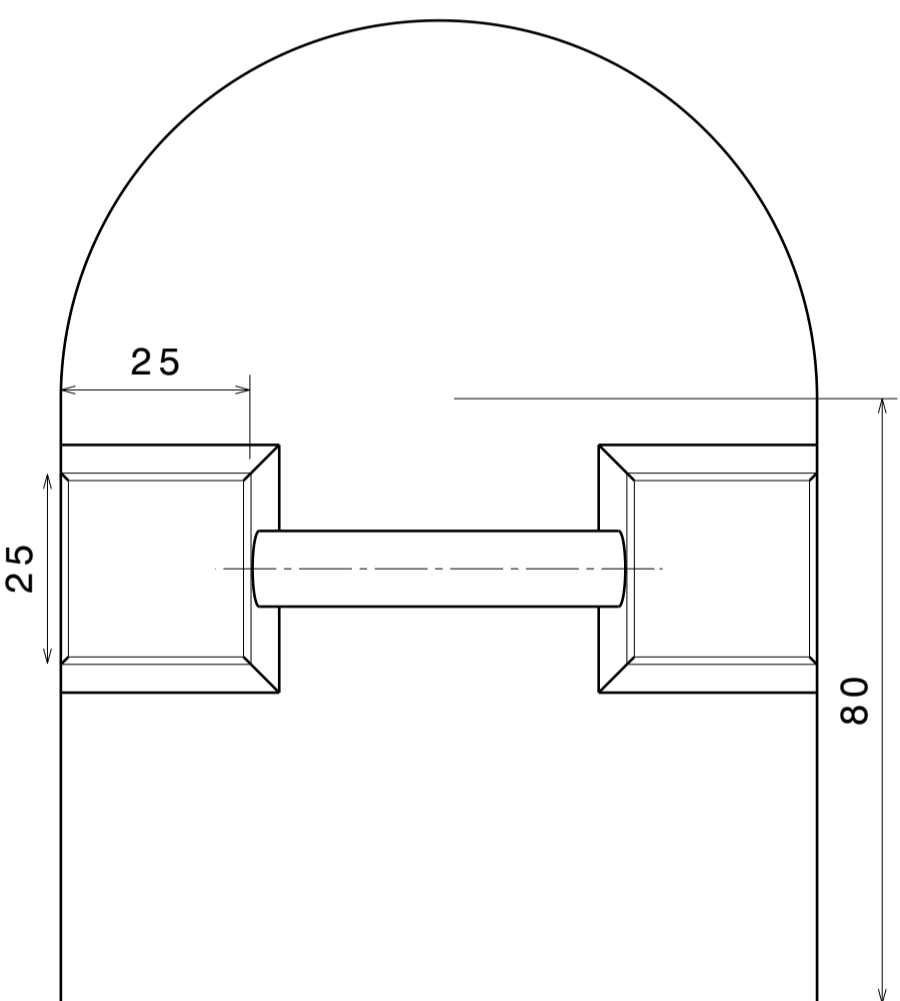

2

2

1

1

Vue de face
Echelle : 1:1

Vue de gauche
Echelle : 1:1

Vue de dessus
Echelle : 1:1

Vue isométrique
Echelle : 1:1

DESIGNED BY: Alexis Prat	
DATE: 21/01/2019	
CHECKED BY: XXX	
DATE: XXX	
SIZE A3	
SCALE 1:1	WEIGHT (kg) 0,16

ENIB			
		Pied	
DRAWING NUMBER		SHEET	
		1/1	

I	-
H	-
G	-
F	-
E	-
D	-
C	-
B	-
A	-

This drawing is our property; it can't be reproduced or communicated without our written agreement.